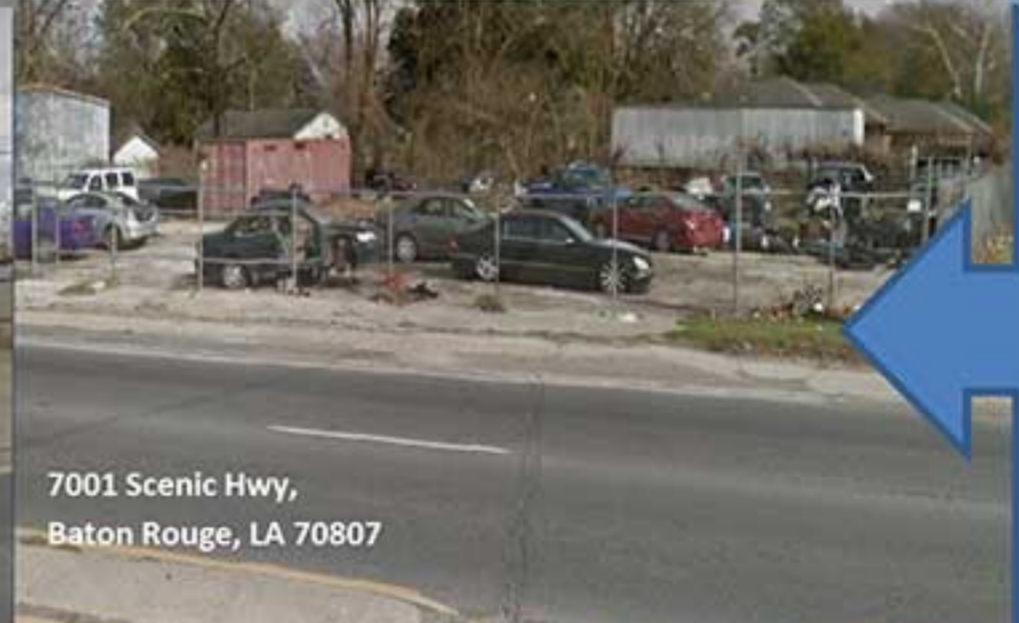

6868 Scenic Hwy
Baton Rouge, LA 70807

7001 Scenic Hwy,
Baton Rouge, LA 70807